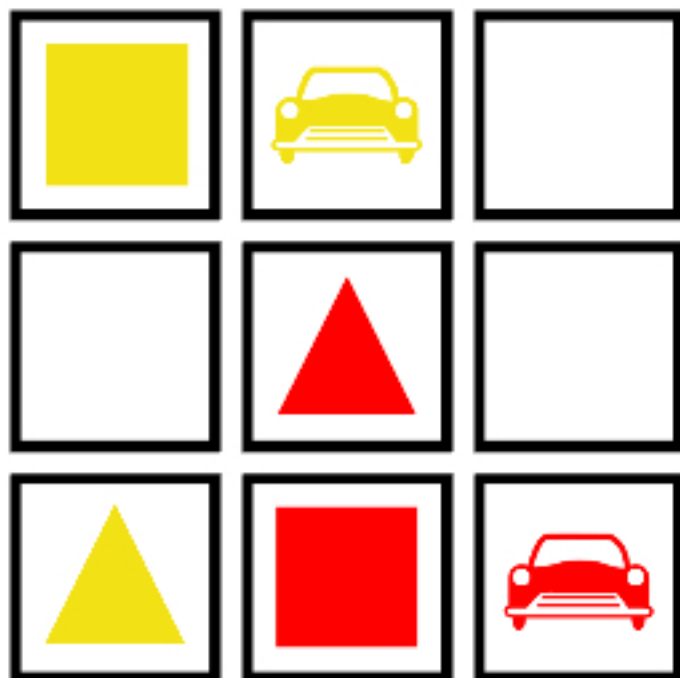

# MEMORY CHALLENGE!

Main Menu

Game Menu

Help ?

Change User

LEVEL 58

Question Meter:

1